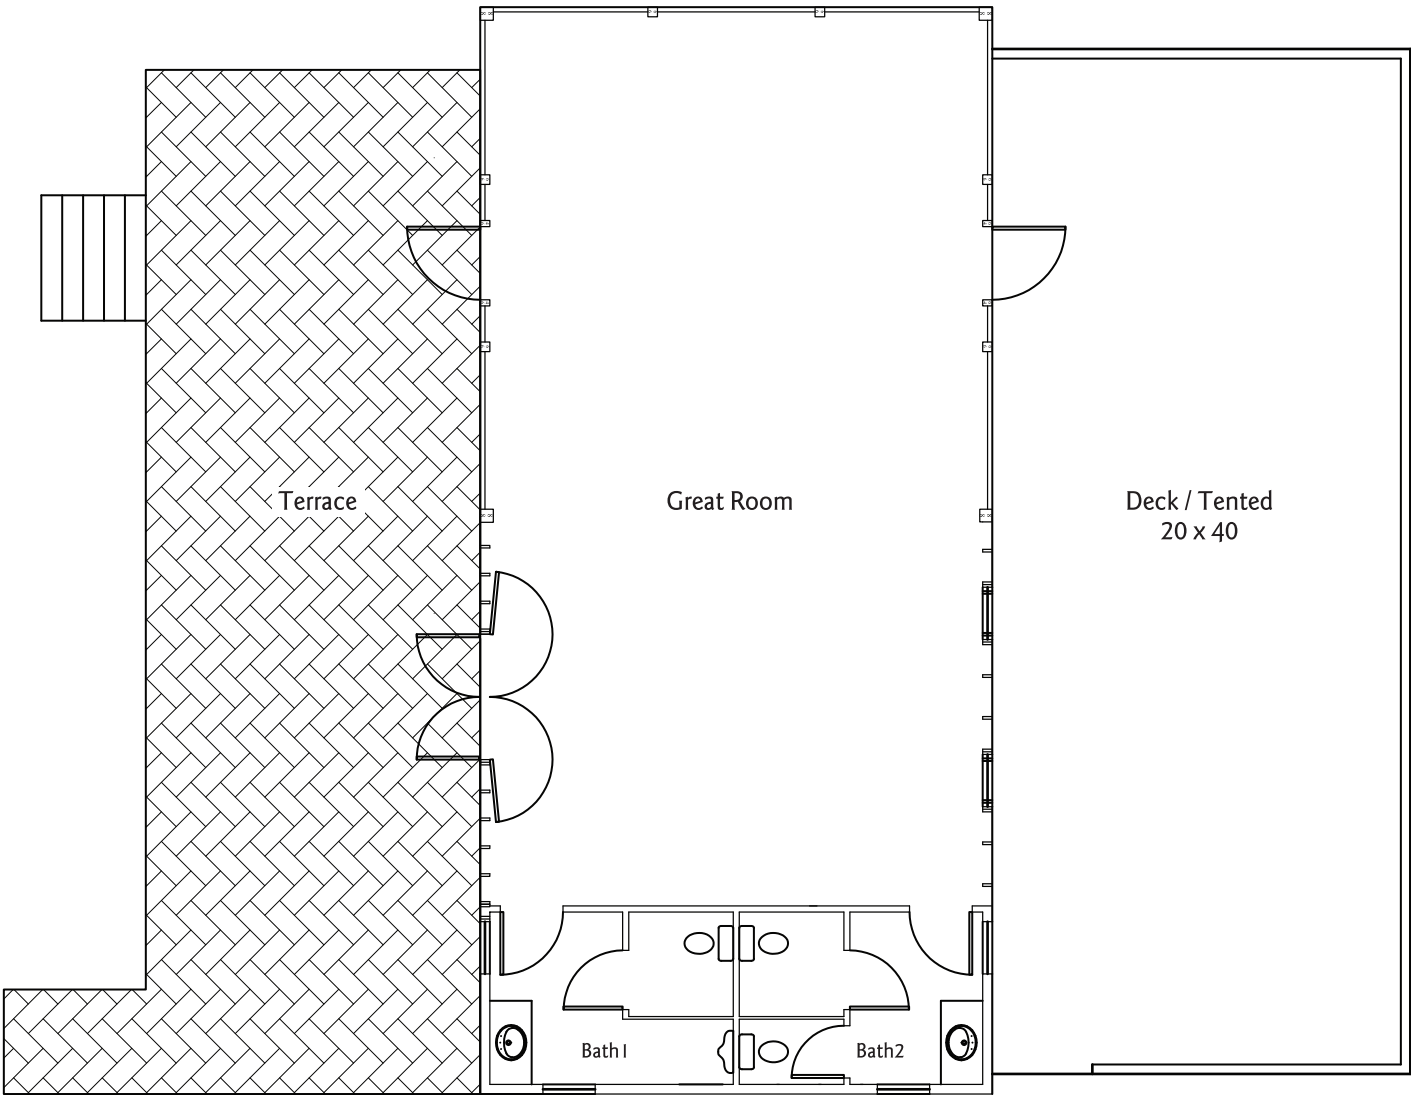

Beach Pavilion Floor Plan

1,025 sq. ft.

THE
MOUNTAIN TOP
INN & RESORT 

 Any season. **Any reason.**

www.mountaintopinn.com
www.mountaintopinnweddings.com